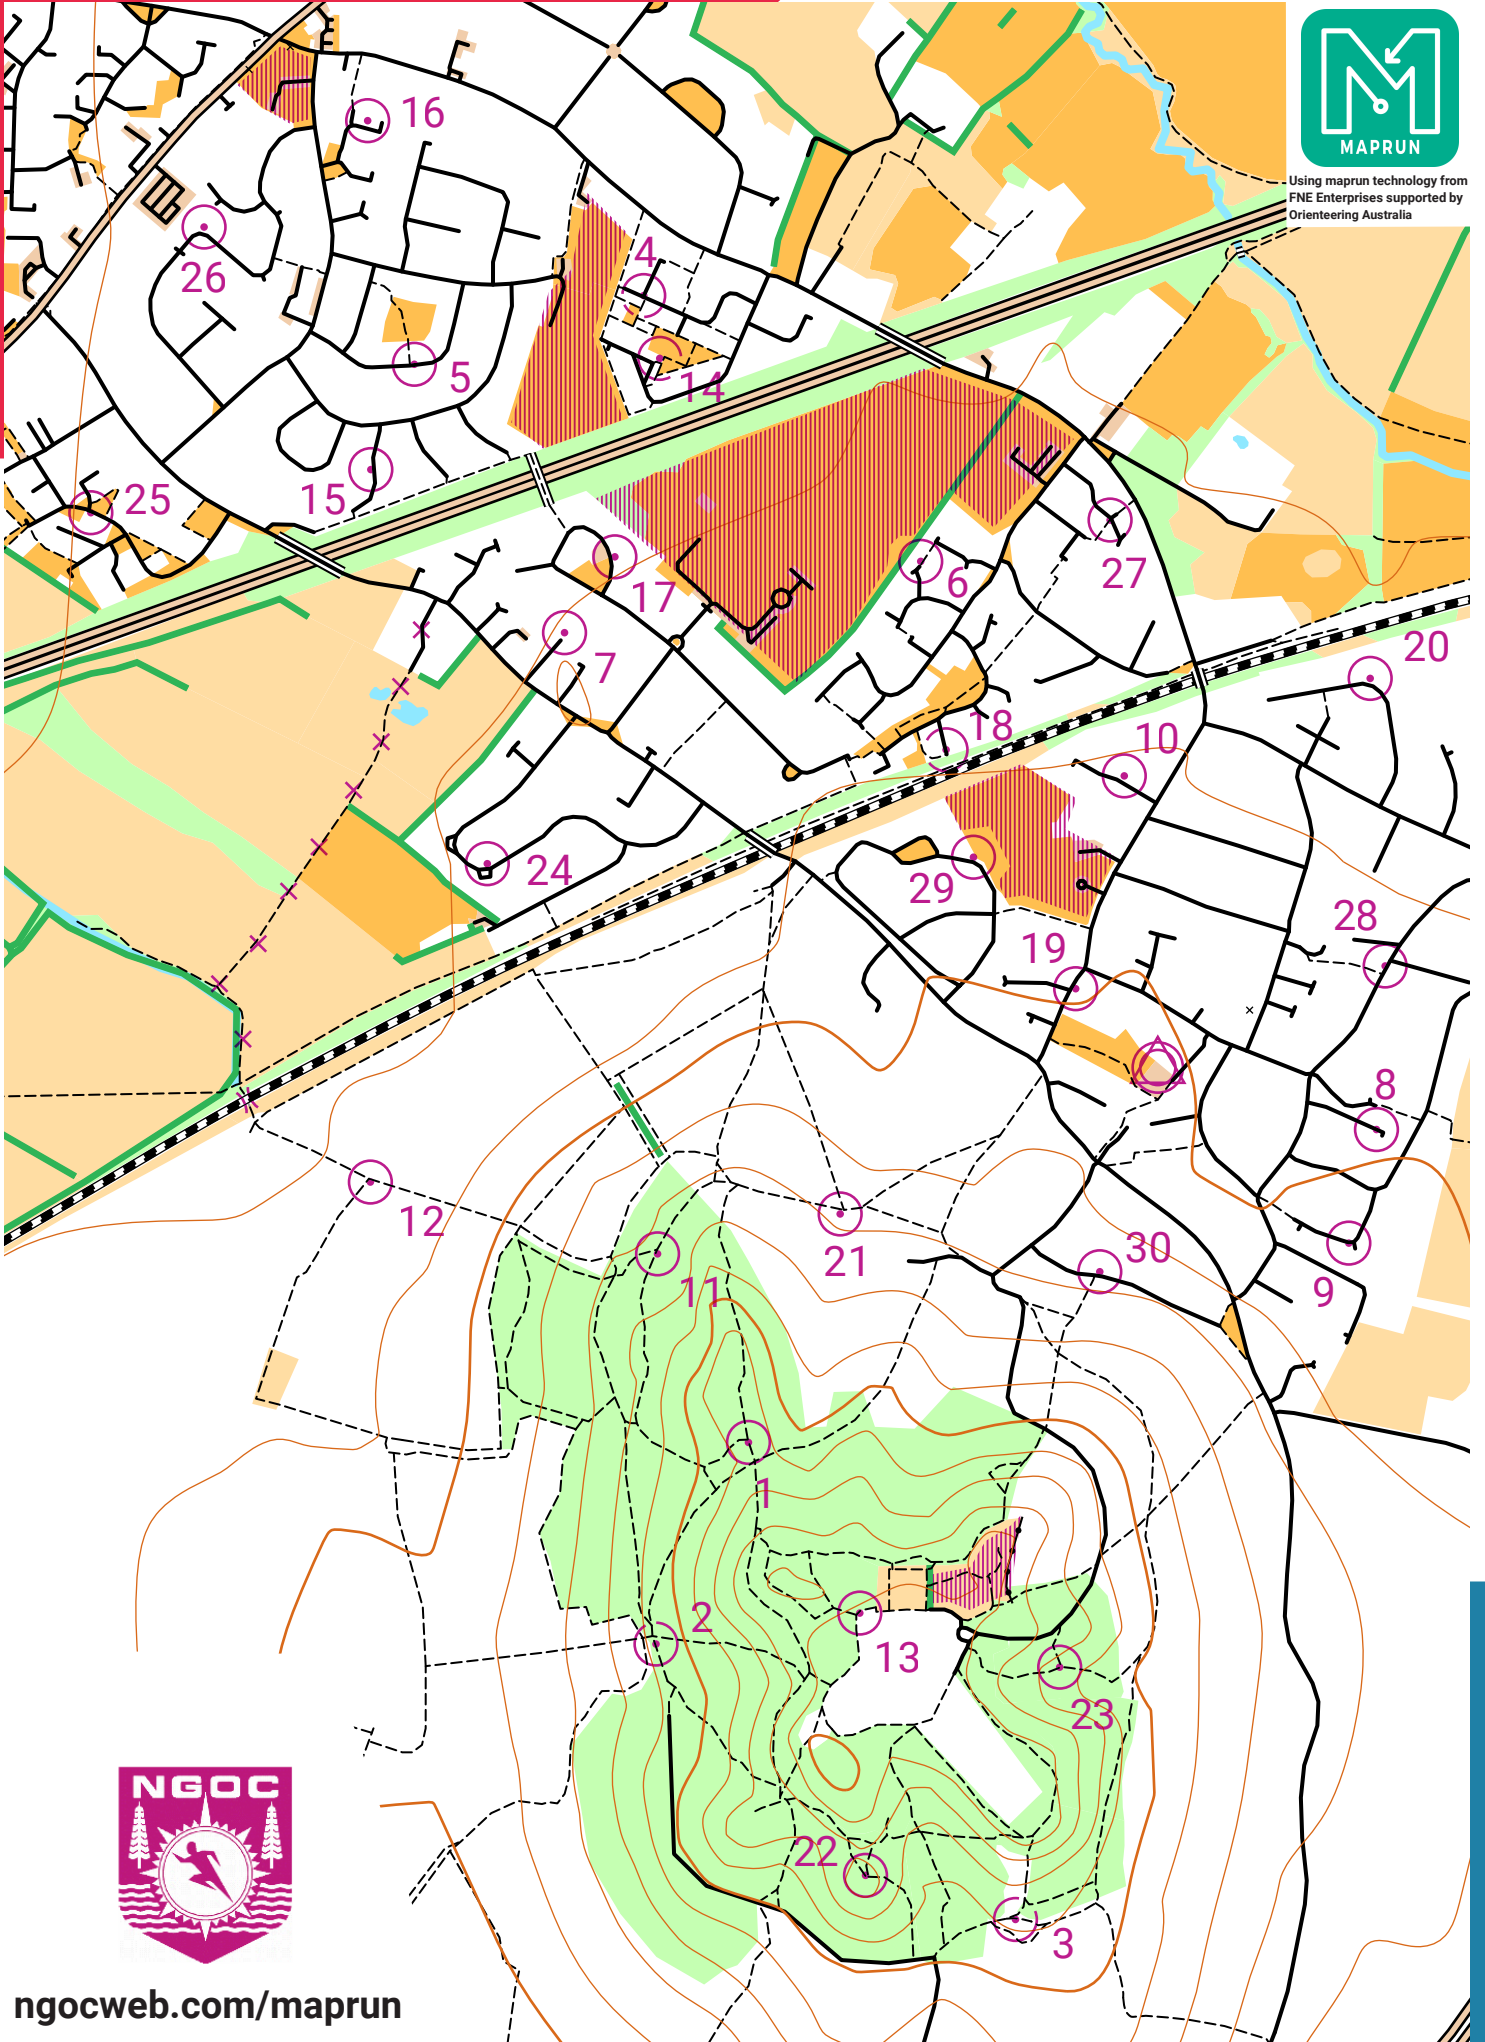

CHURCHDOWN

scale 1:10000, contours 10m
500m

Using maprun technology from
FNE Enterprises supported by
Orienteering Australia

ngocweb.com/maprun

Map data (c) OpenStreetMap, available under the Open Database Licence.
Contains OS data (c) Crown copyright & database right OS 2013-2017.
OOM created by Oliver O'Brien. Make your own: <http://oomap.co.uk/>

OOM v3 developed with a grant from the Orienteering Foundation

Map ID: