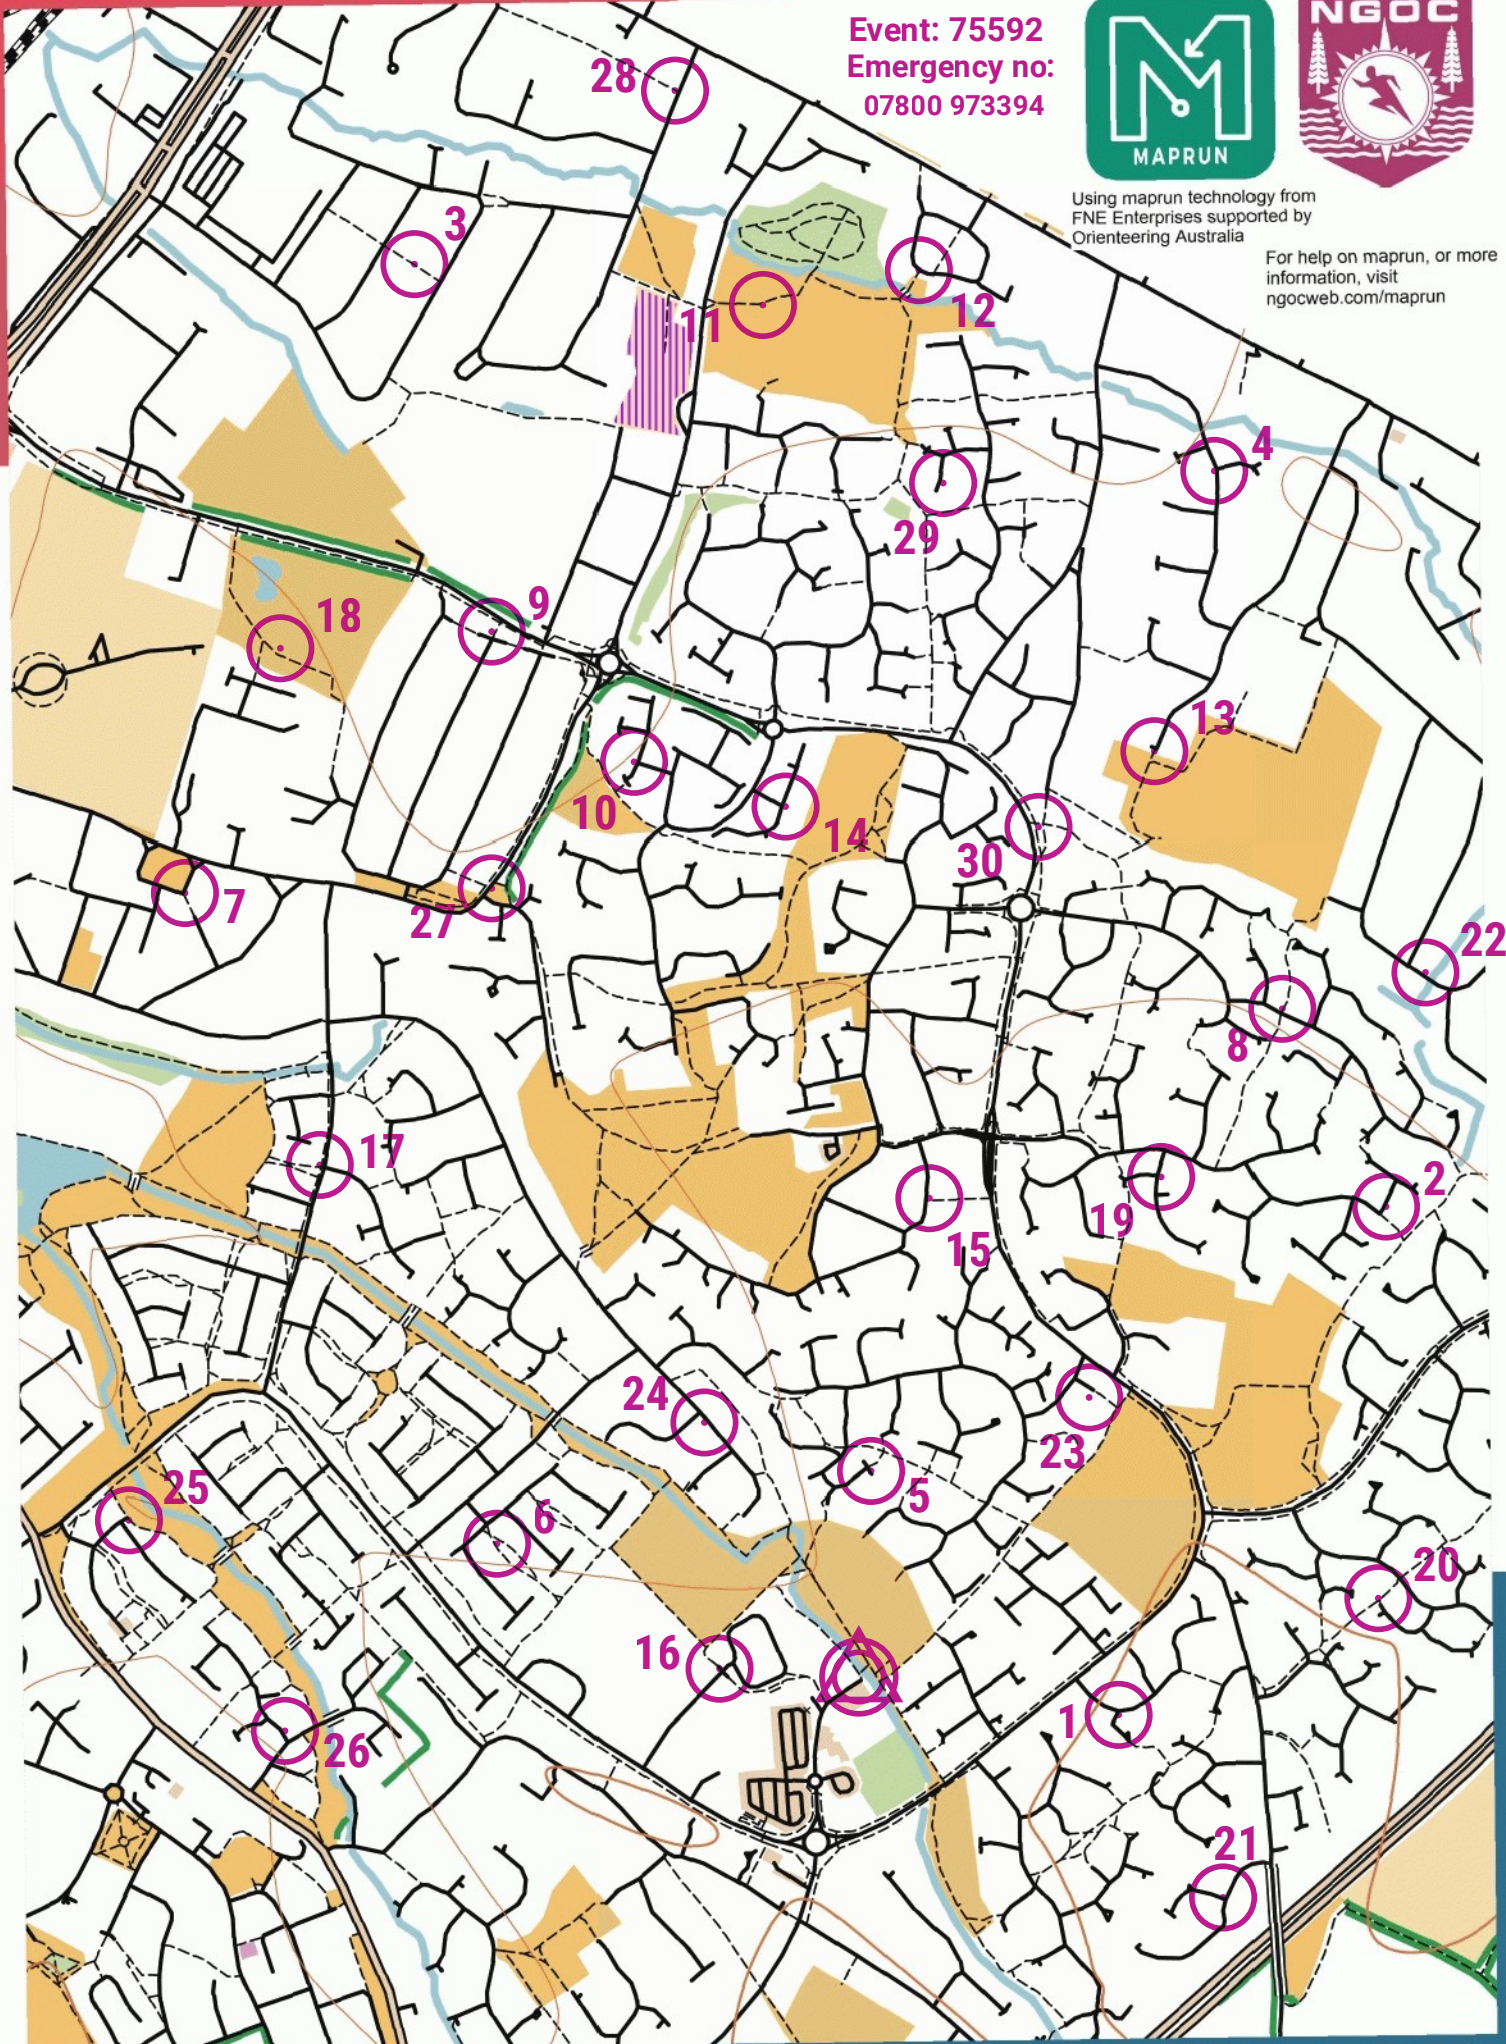

18-19 WINTER 7: ABBEYMEAD

scale 1:10000, contours 10m
500m

Event: 75592
Emergency no:
07800 973394

Using maprun technology from
FNE Enterprises supported by
Orienteering Australia

For help on maprun, or more
information, visit
ngocweb.com/maprun

Map data (c) OpenStreetMap, available under the Open Database Licence.
Contains OS data (c) Crown copyright & database right OS 2013-2017.
OOM created by Oliver O'Brien. Make your own: <http://oomap.co.uk/>