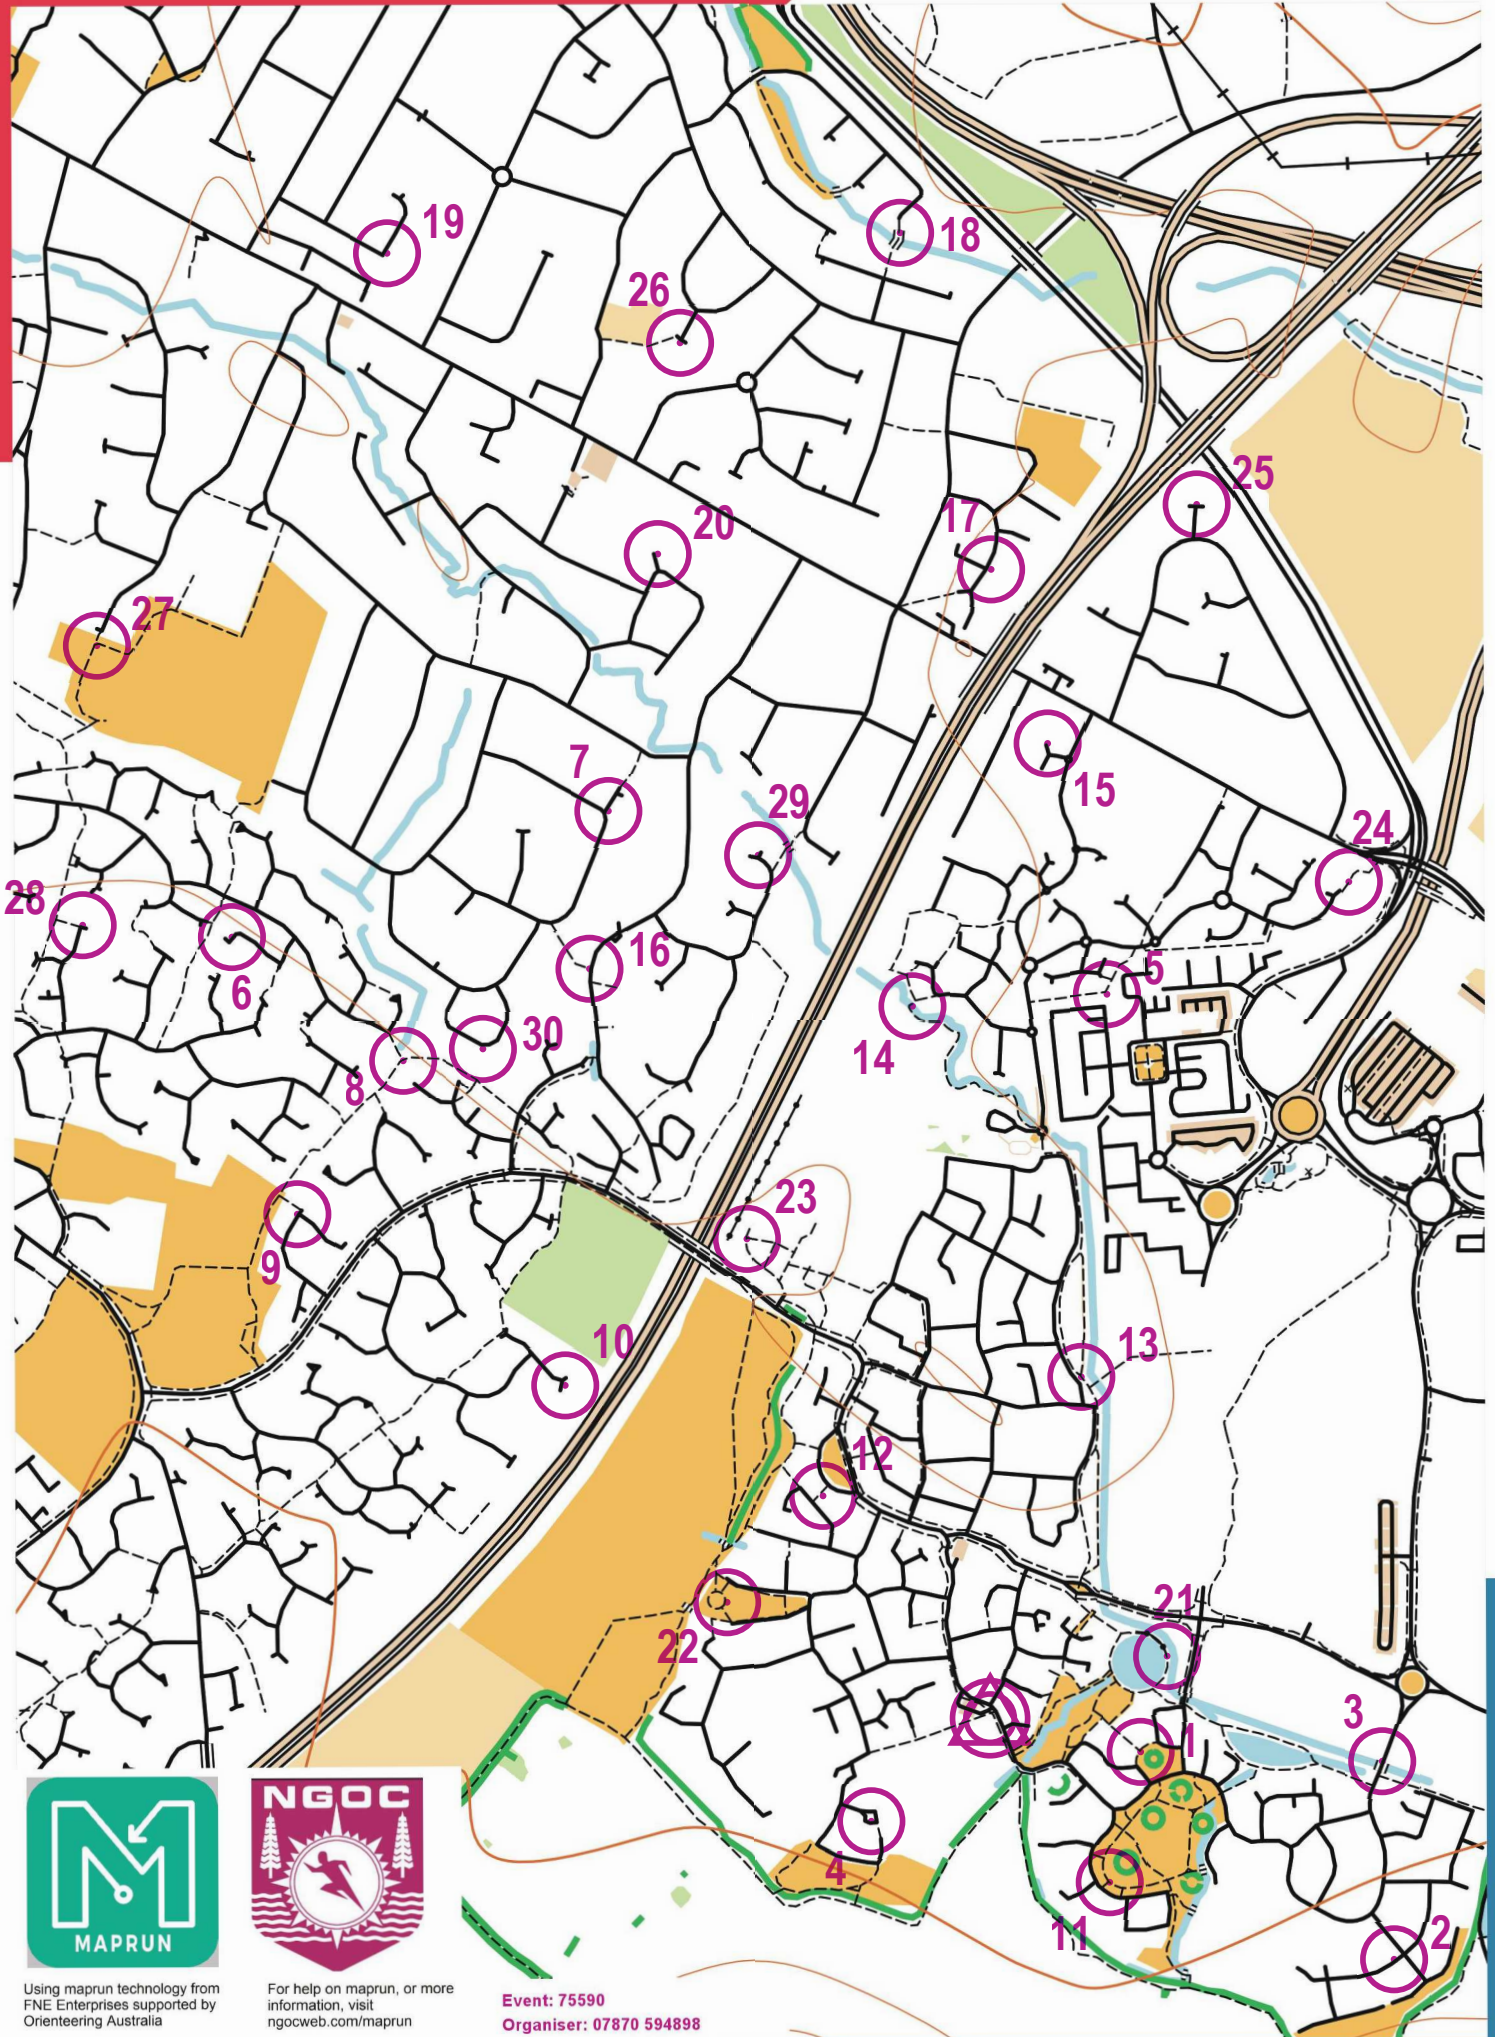

18-19 WINTER 5: COOPERS EDGE

scale 1:10000, contours 10m
500m

Using maprun technology from FNE Enterprises supported by Orienteering Australia

For help on maprun, or more information, visit ngocweb.com/maprun

Event: 75590
Organiser: 07870 594898