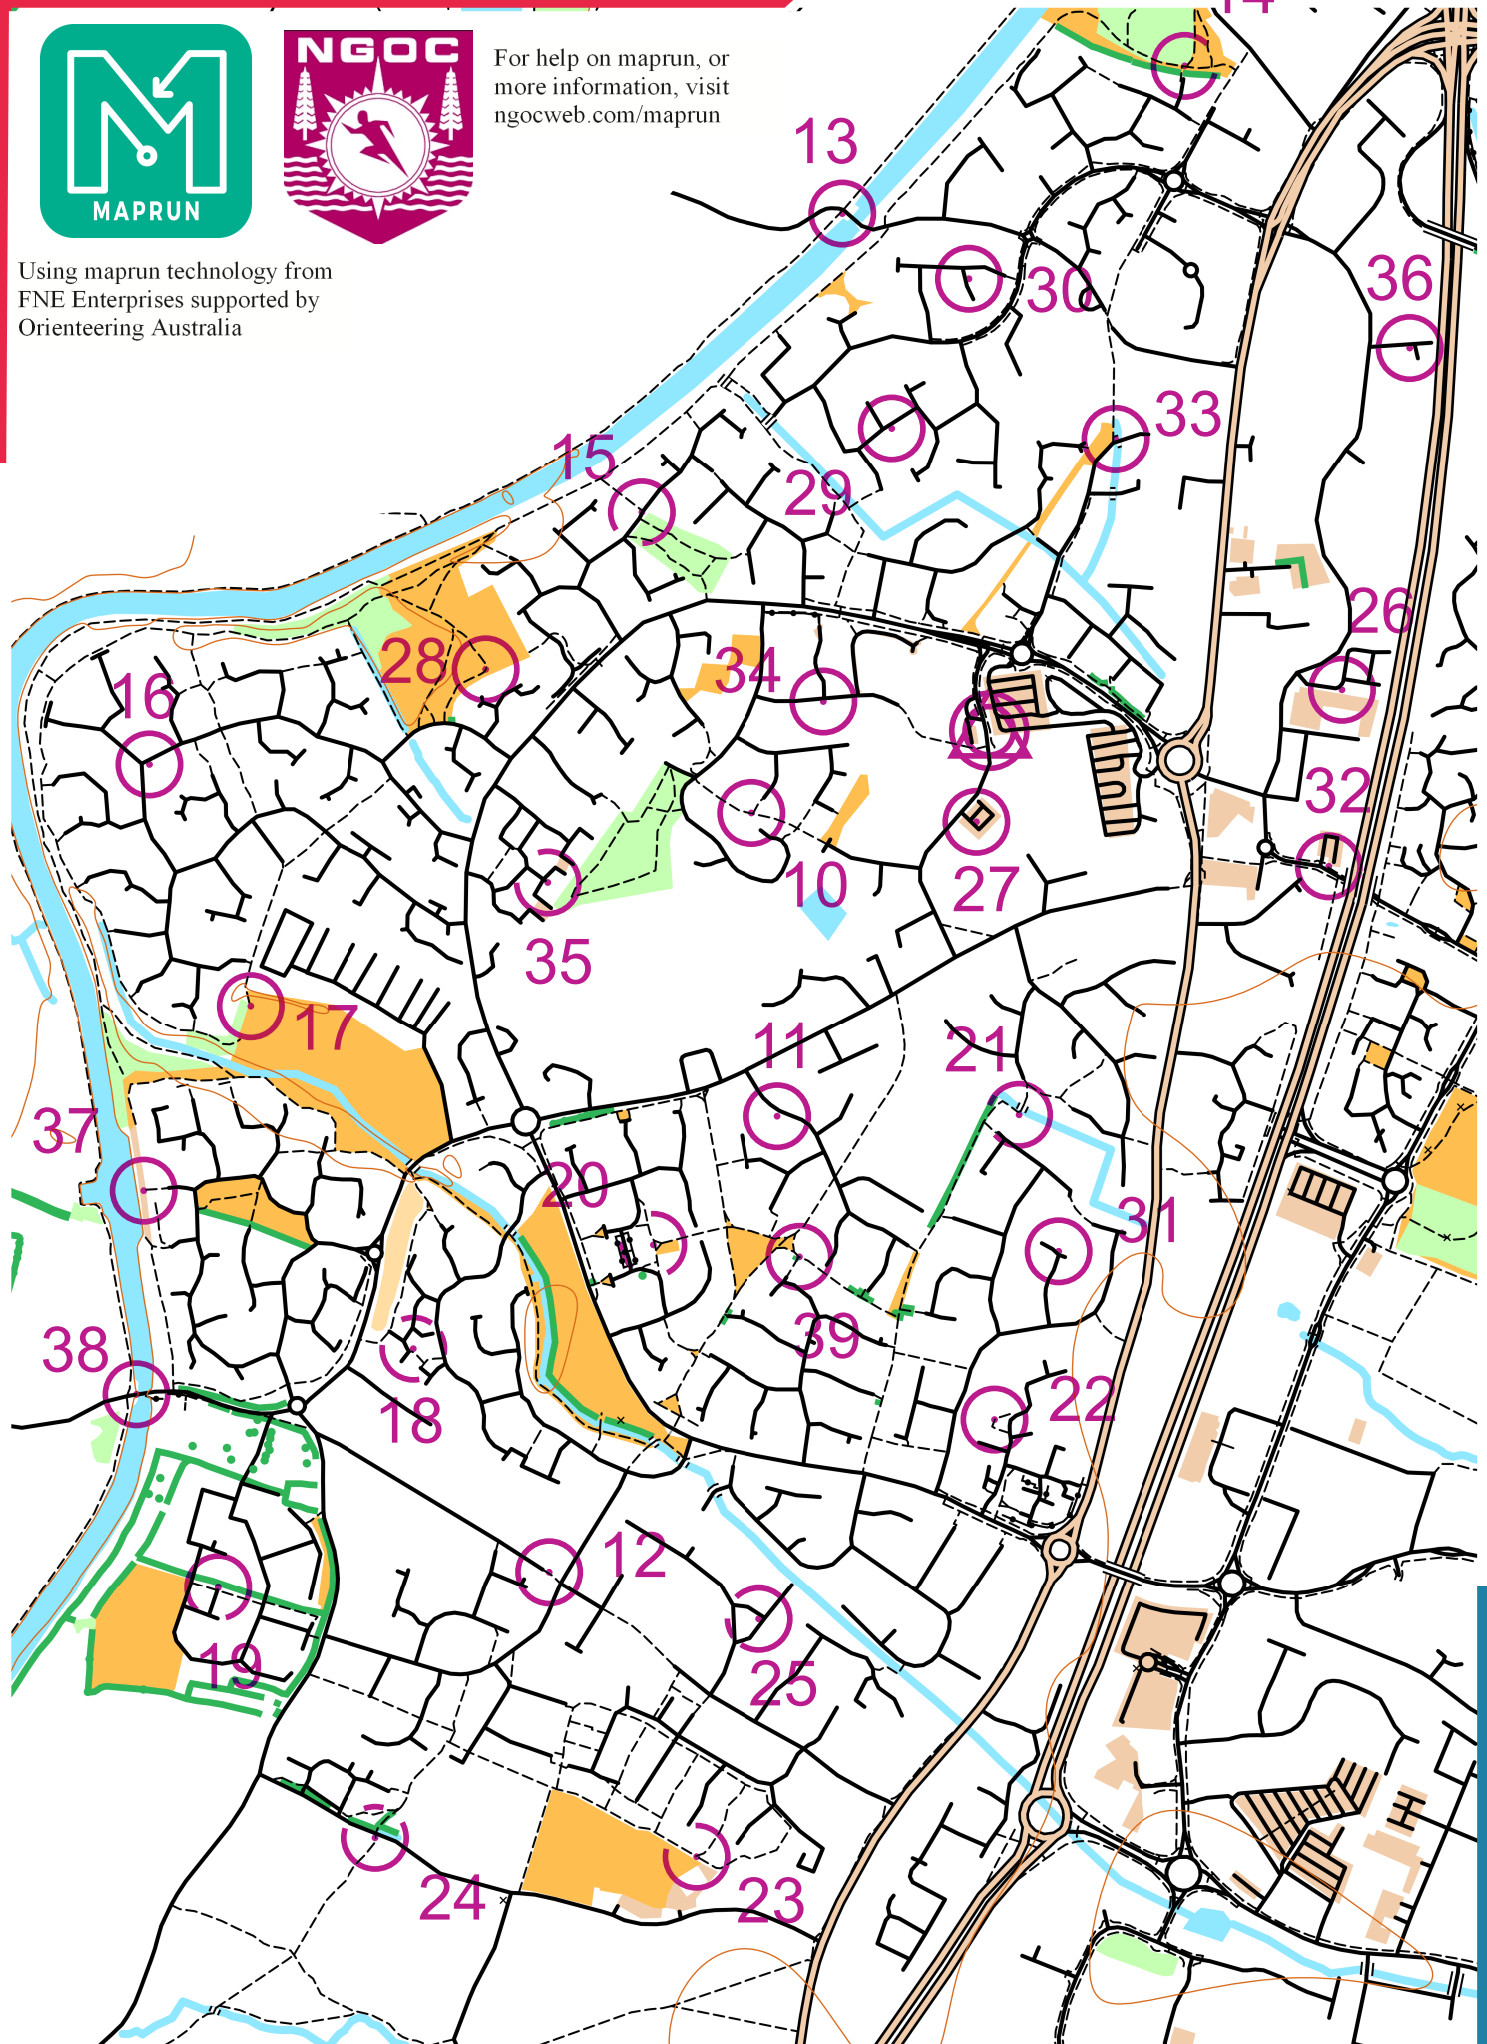

MAPRUN QUEDGELEY

scale 1:10000, contours 10m

For help on maprun, or more information, visit ngocweb.com/maprun

Using maprun technology from FNE Enterprises supported by Orienteering Australia

Map data (c) OpenStreetMap, available under the Open Database Licence. Contains OS data (c) Crown copyright & database right OS 2013-2017. OOM created by Oliver O'Brien. Make your own: <http://oomap.co.uk/>