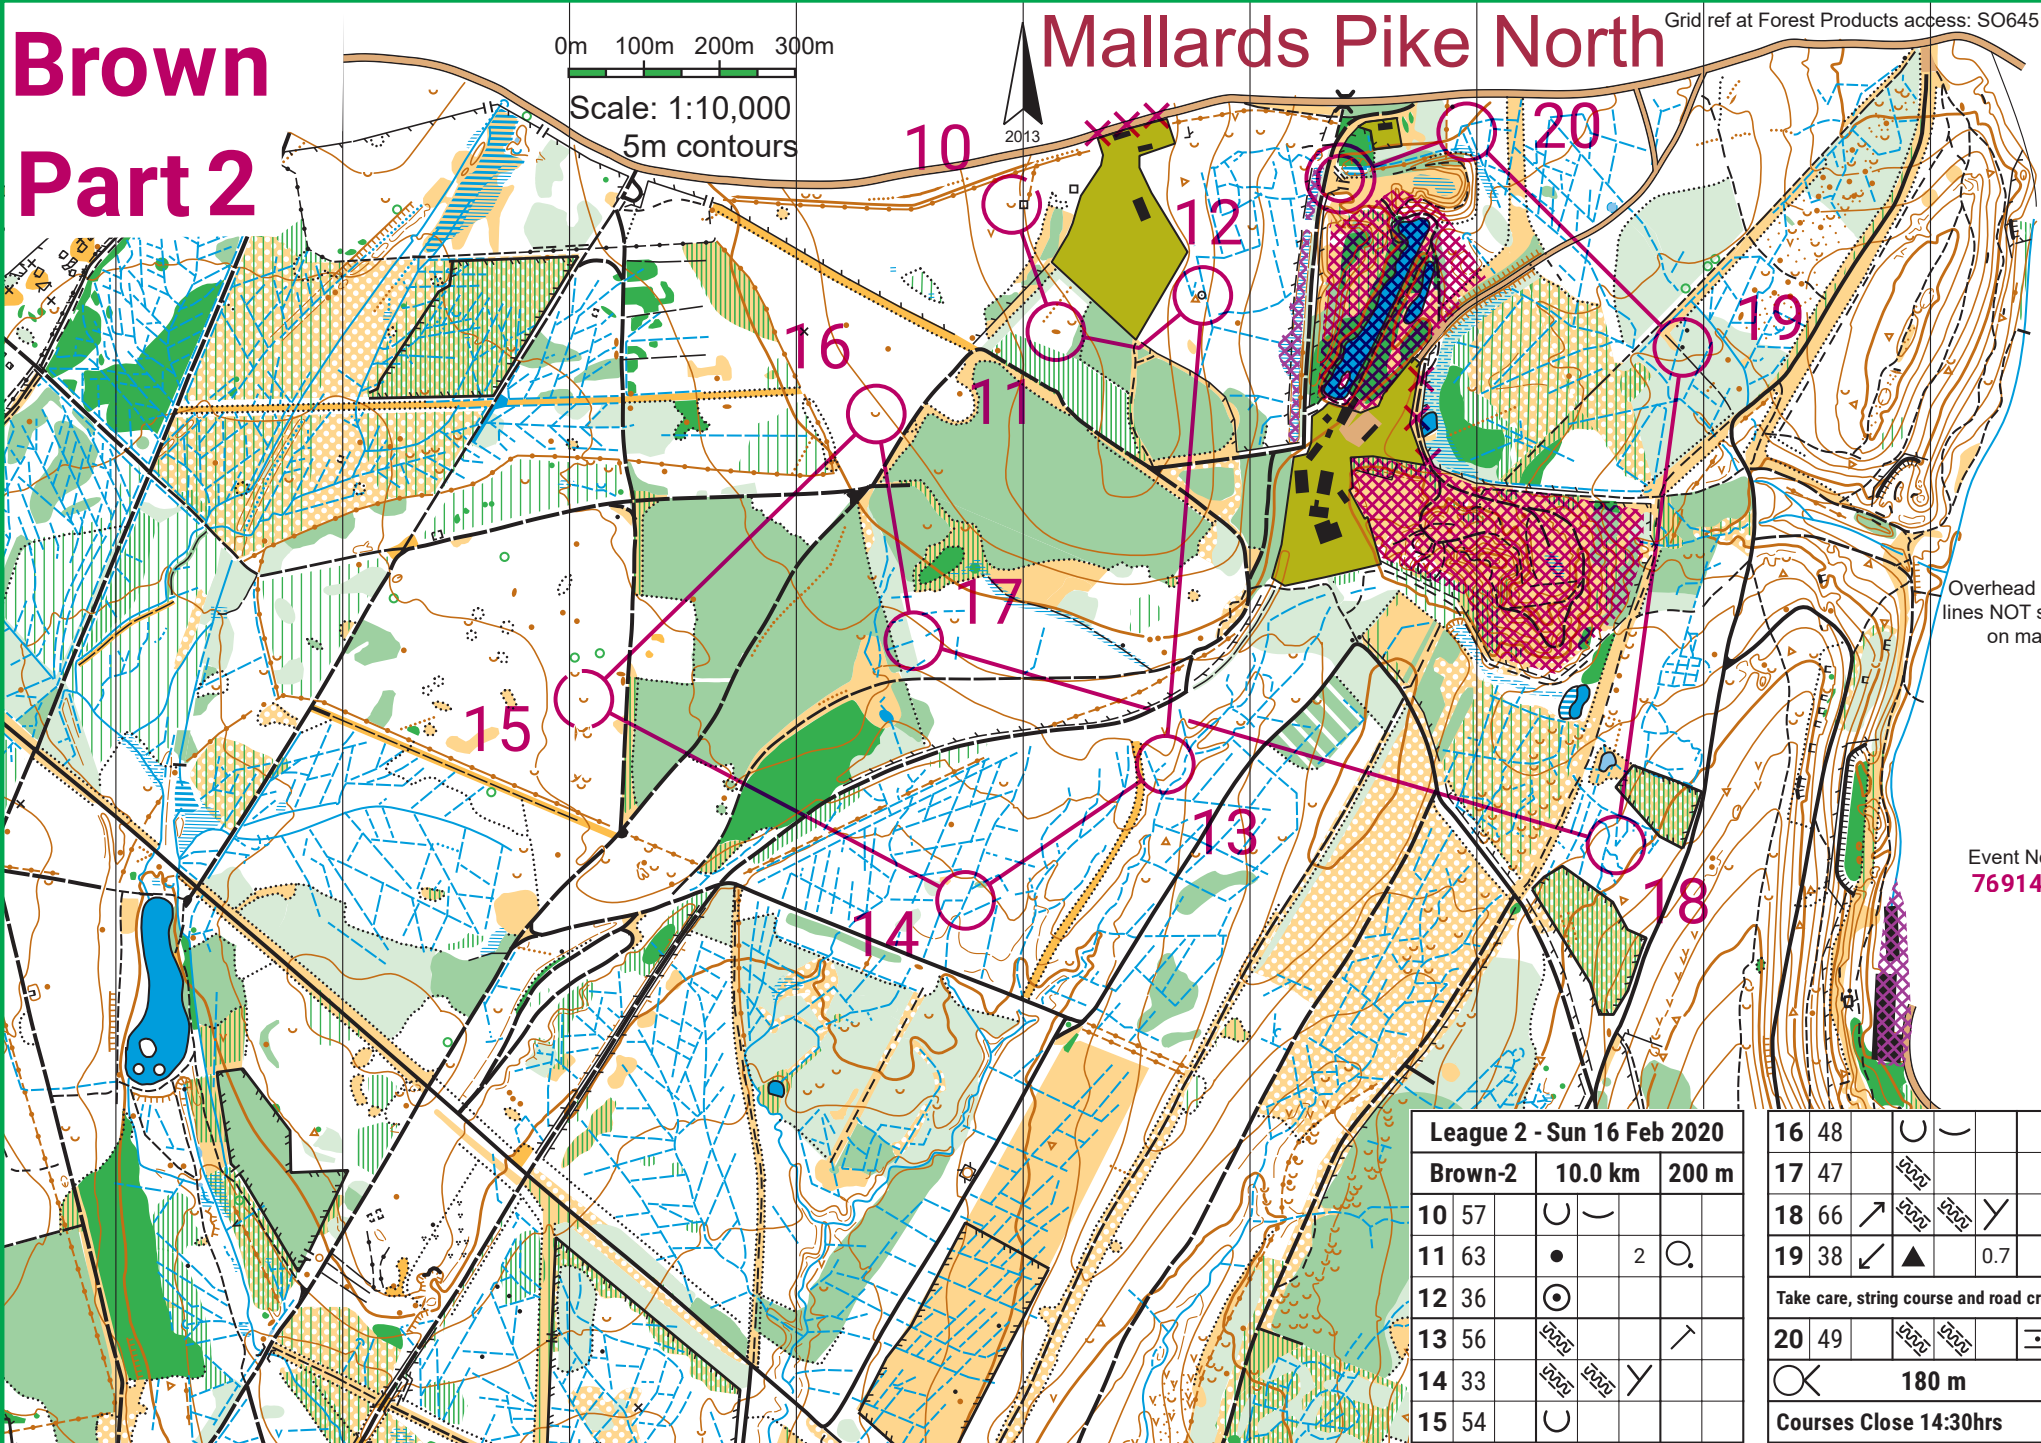

Brown Part 1

Mallards Pike North

Grid ref at Forest Products access: SO645126

0m 100m 200m 300m
Scale: 1:10,000
5m contours

2013

Overhead power lines NOT shown on map

Event No. 76914

League 2 - Sun 16 Feb 2020

Brown-1 10.0 km 200 m

----- 50 m ----->△

1	32	↑↓	○		
2	44	⊙			
3	46	≡	4	⊥	
4	61	↗	↘	×	

5	41	▲	0.8		
6	43	↖	↘	↘	↘
7	45	⋈	∪	<	○
8	31	→	↘	↘	↘
9	55	□	⌒		
10	57	⊂	⌒		

○ ----- 0 m ----->△

Brown Part 2

Mallards Pike North

Grid ref at Forest Products access: SO645126

0m 100m 200m 300m
Scale: 1:10,000
5m contours

Overhead power lines NOT shown on map

Event No. 76914

League 2 - Sun 16 Feb 2020			
Brown-2	10.0 km	200 m	
10	57	☺ ☹	
11	63	● 2 ○	
12	36	☉	
13	56	↗ ↘	↗
14	33	↗ ↘	Y
15	54	☺	

16	48	☺ ☹		
17	47	↗ ↘		
18	66	↗ ↘	Y	
19	38	↙ ▲	0.7	
Take care, string course and road crossing				
20	49	↗ ↘	☺	
		180 m		☉
Courses Close 14:30hrs				