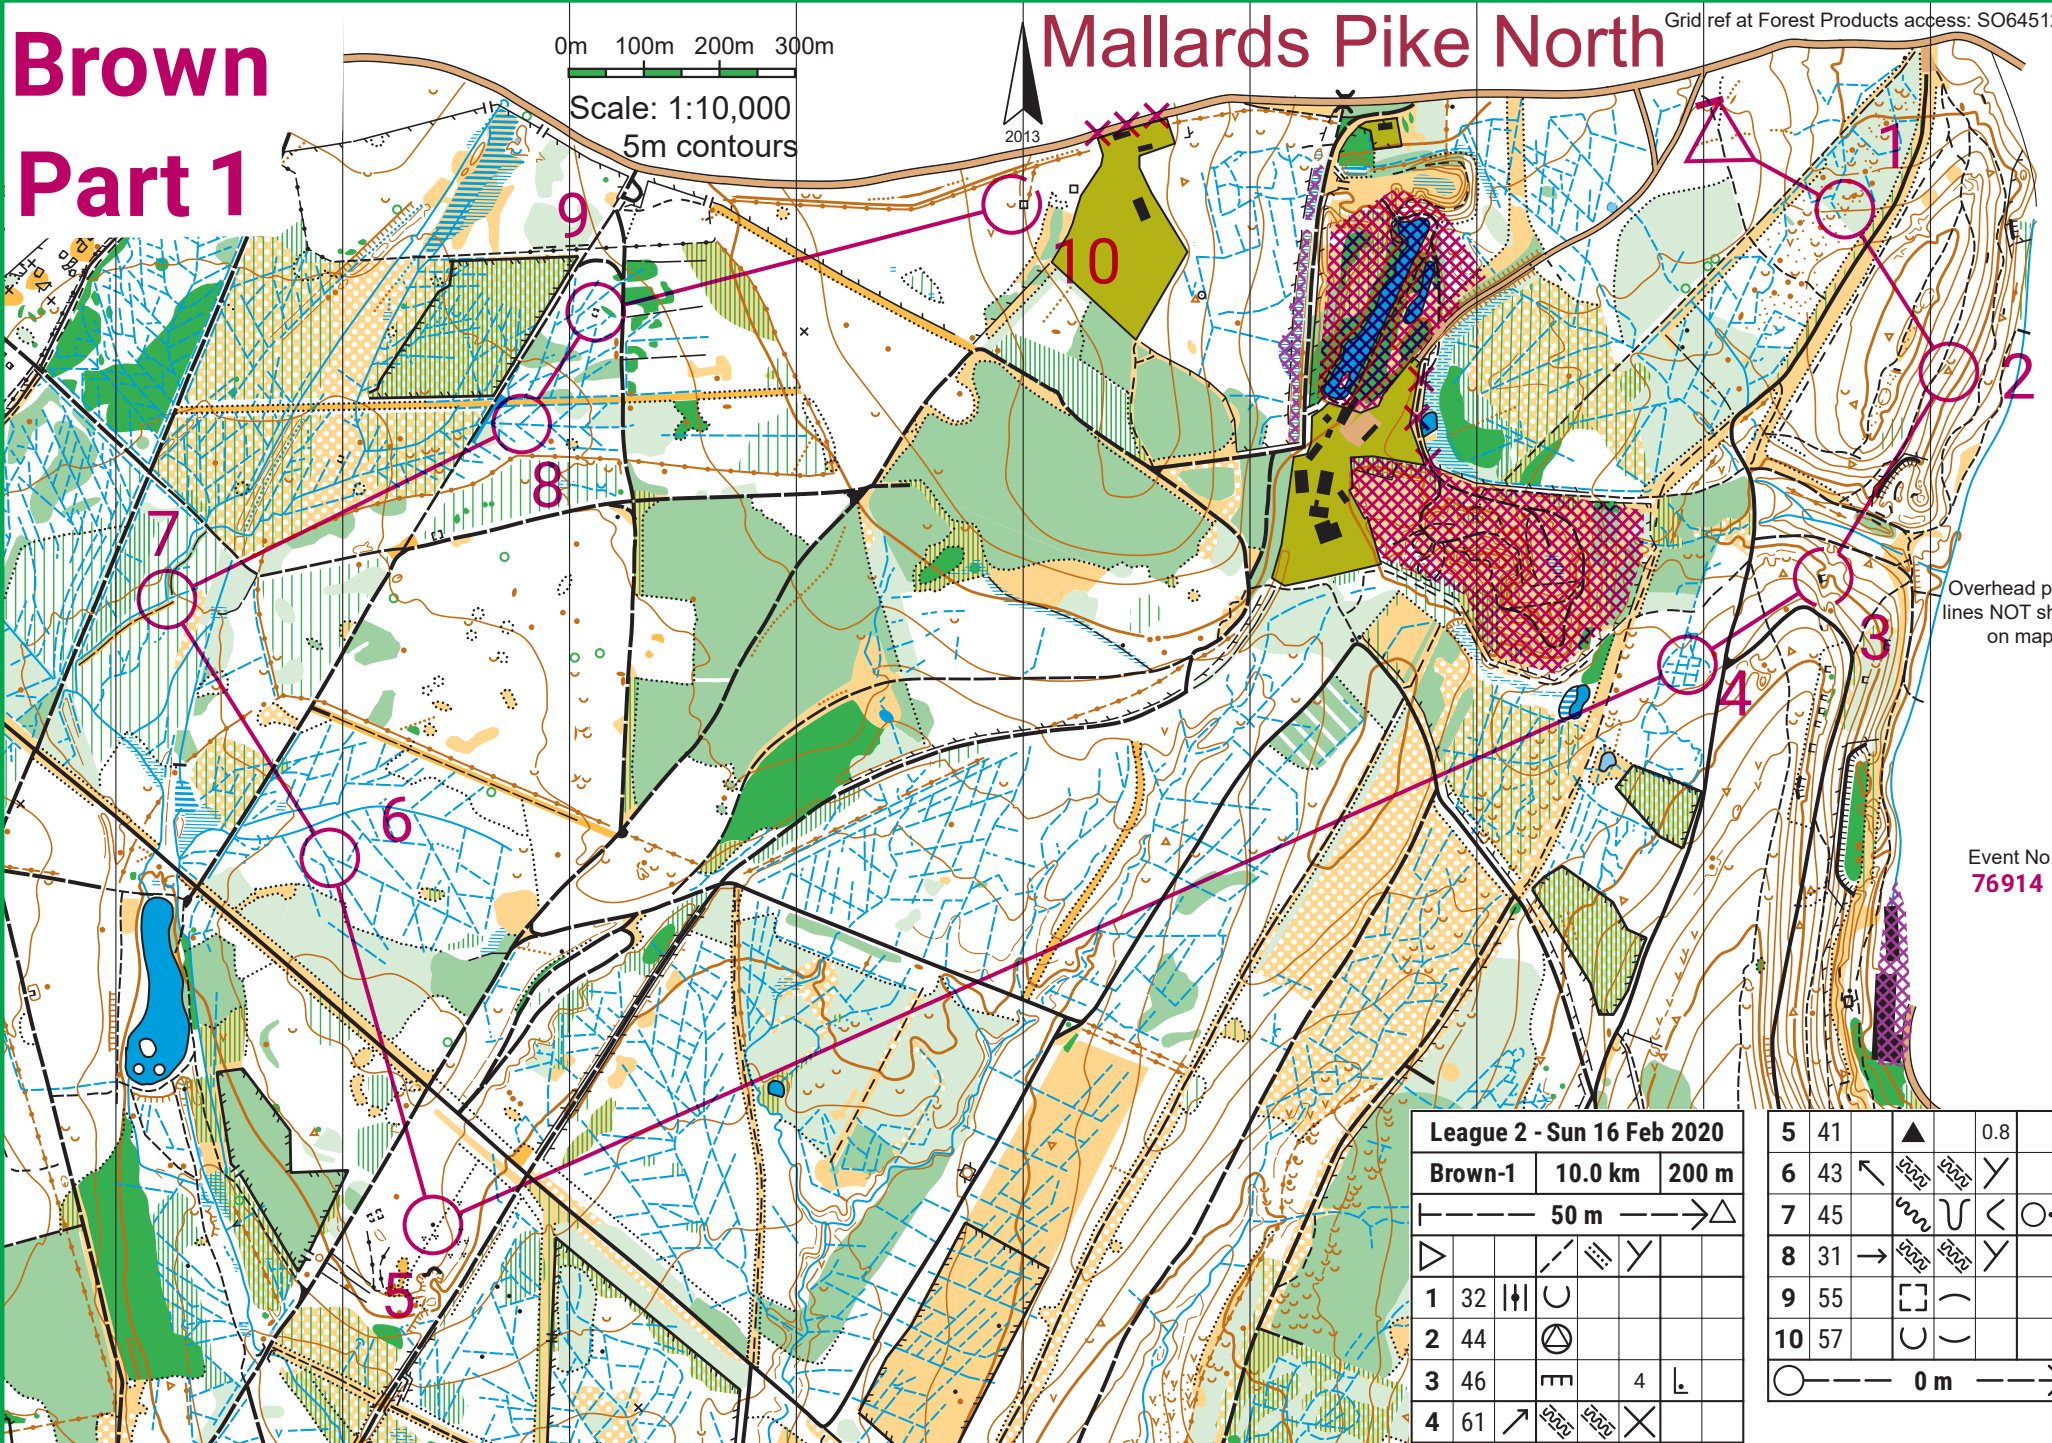

Brown Part 1

Mallards Pike North

Grid ref at Forest Products access: SO645126

0m 100m 200m 300m
Scale: 1:10,000
5m contours

2013

Overhead power lines NOT shown on map

Event No. 76914

League 2 - Sun 16 Feb 2020

Brown-1 10.0 km 200 m

----- 50 m ----->△

1	32	↑↓	○		
2	44	⊙			
3	46	≡	4	⊥	
4	61	↗	↘	×	

5	41	▲	0.8		
6	43	↖	↘	↘	↘
7	45	⋈	∪	<	○
8	31	→	↘	↘	↘
9	55	□	⌒		
10	57	⊂	⌒		

○ ----- 0 m ----->△

Brown Part 2

Mallards Pike North

Grid ref at Forest Products access: SO645126

0m 100m 200m 300m
Scale: 1:10,000
5m contours

Overhead power lines NOT shown on map

Event No. 76914

League 2 - Sun 16 Feb 2020			
Brown-2	10.0 km	200 m	
10	57	☺ ☹	
11	63	● 2 ○	
12	36	☉	
13	56	↗ ↘	↗
14	33	↗ ↘	Y
15	54	☺	

16	48	☺ ☹		
17	47	↗ ↘		
18	66	↗ ↘	Y	
19	38	↙ ▲	0.7	
Take care, string course and road crossing				
20	49	↗ ↘	☺	
		180 m		☉
Courses Close 14:30hrs				