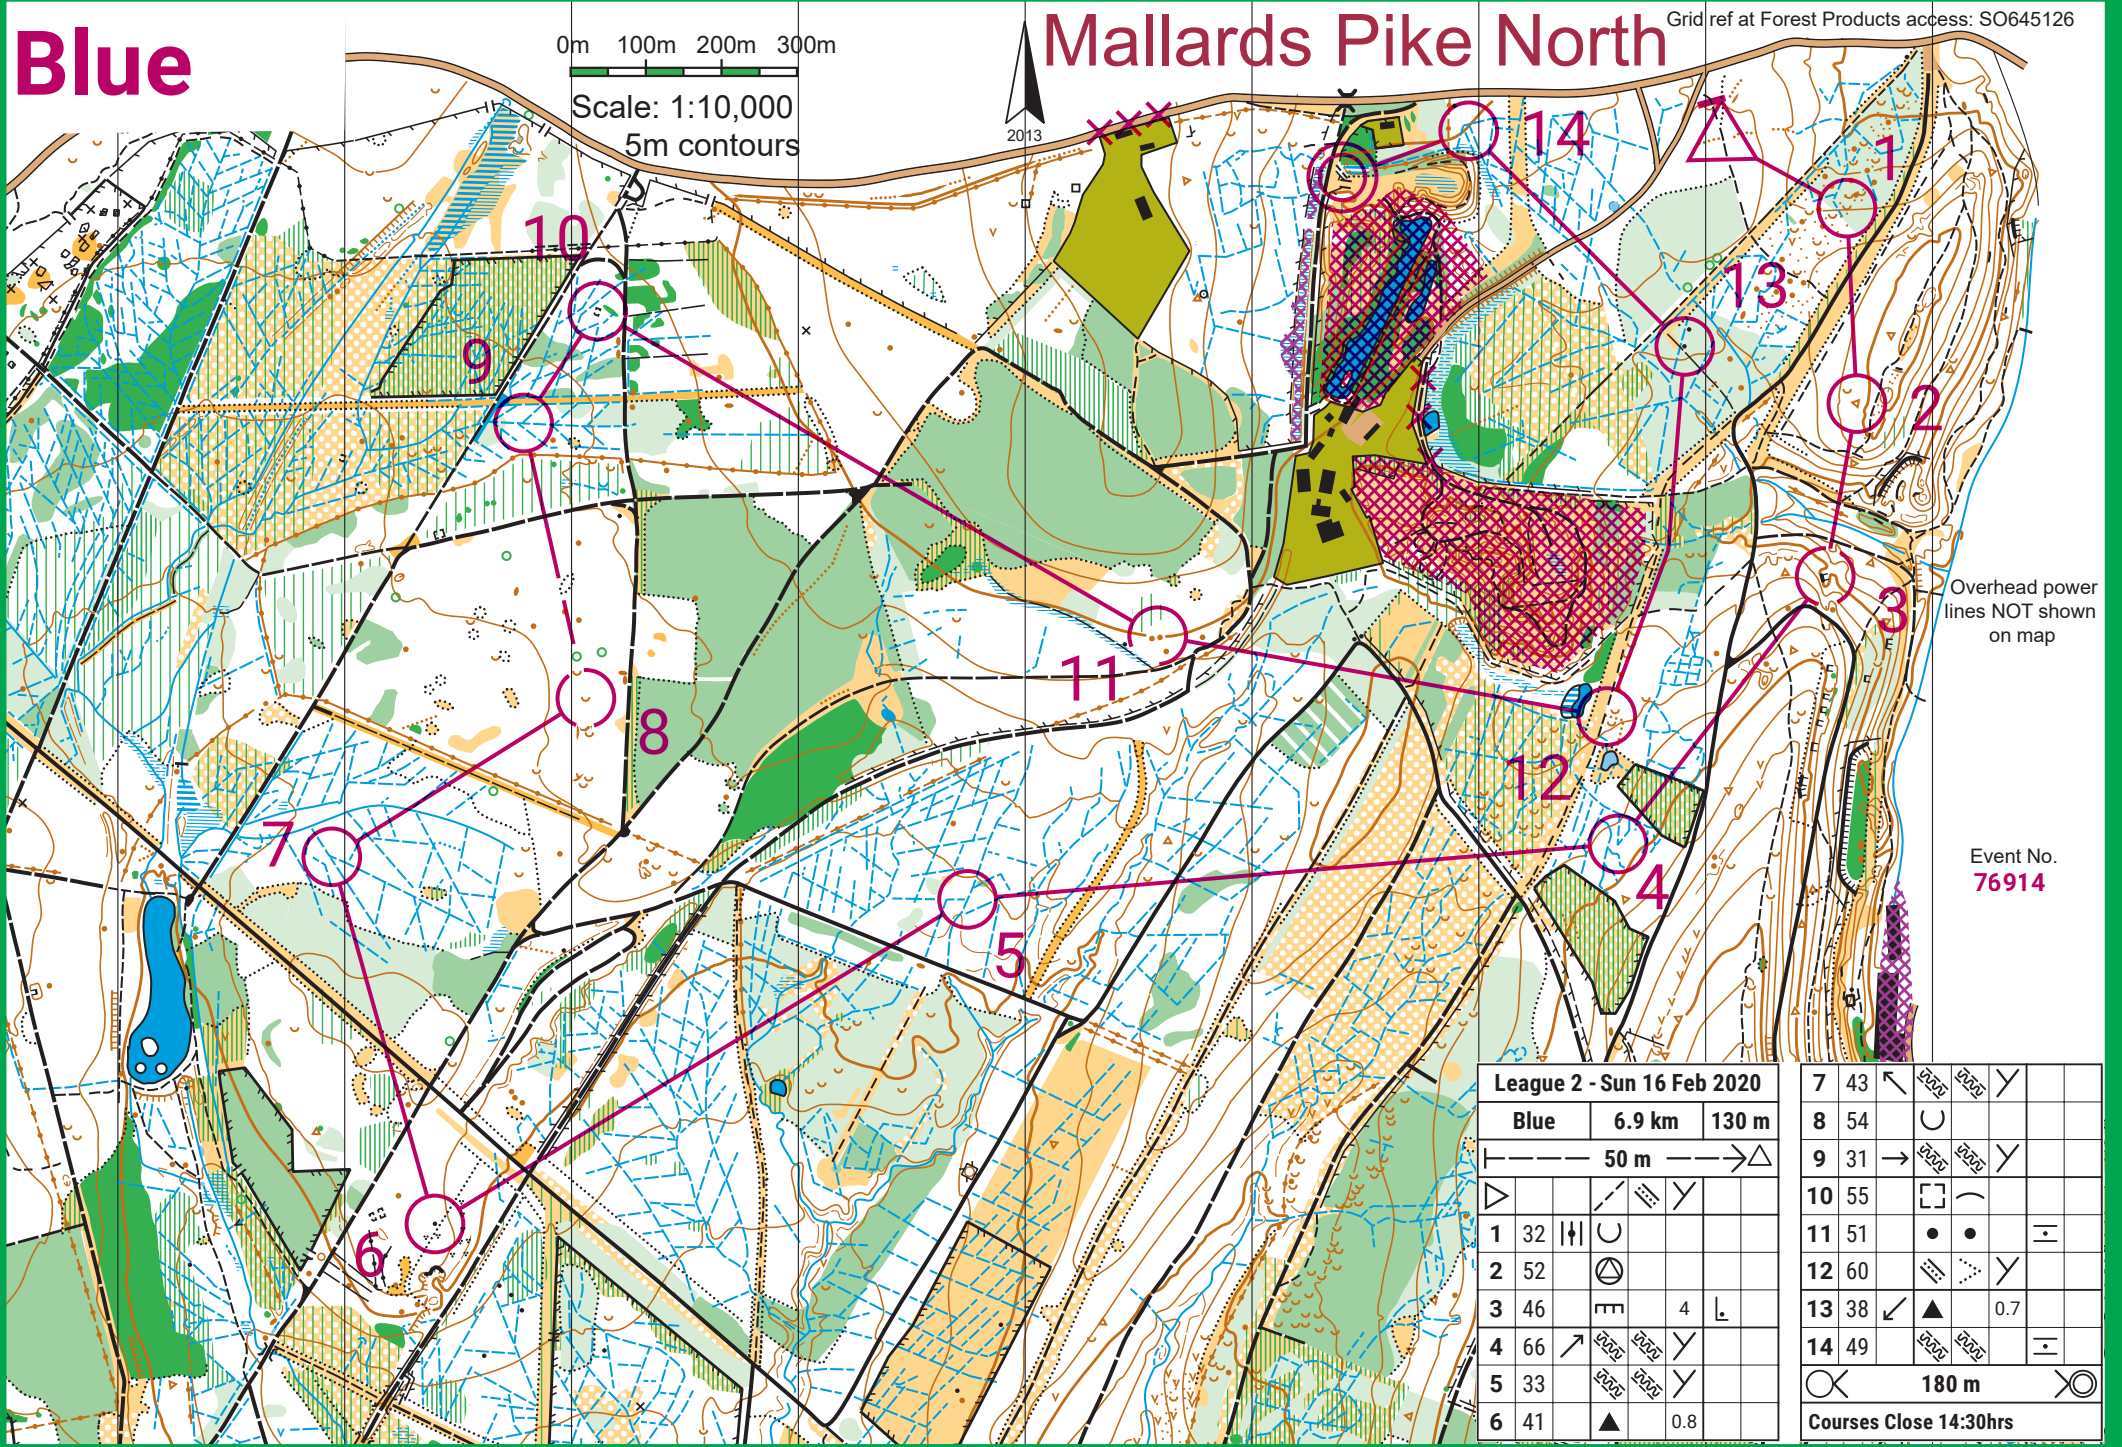

Blue

Mallards Pike North

Grid ref at Forest Products access: SO645126

0m 100m 200m 300m
 Scale: 1:10,000
 5m contours

Overhead power lines NOT shown on map

Event No. **76914**

League 2 - Sun 16 Feb 2020			
Blue	6.9 km	130 m	
50 m →			
1	32	↑↑	U
2	52	⊙	
3	46	⊥	4
4	66	↗	Y
5	33	↖	Y
6	41	▲	0.8

7	43	↖	Y		
8	54	U			
9	31	→	Y		
10	55	⊠	Y		
11	51	●	●	·	
12	60	⊥	Y		
13	38	↙	▲	0.7	
14	49	↖	Y		
		180 m			
Courses Close 14:30hrs					